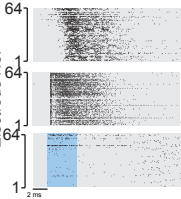

Electrode No.

MEA-wide

Firing Rate (kHz)